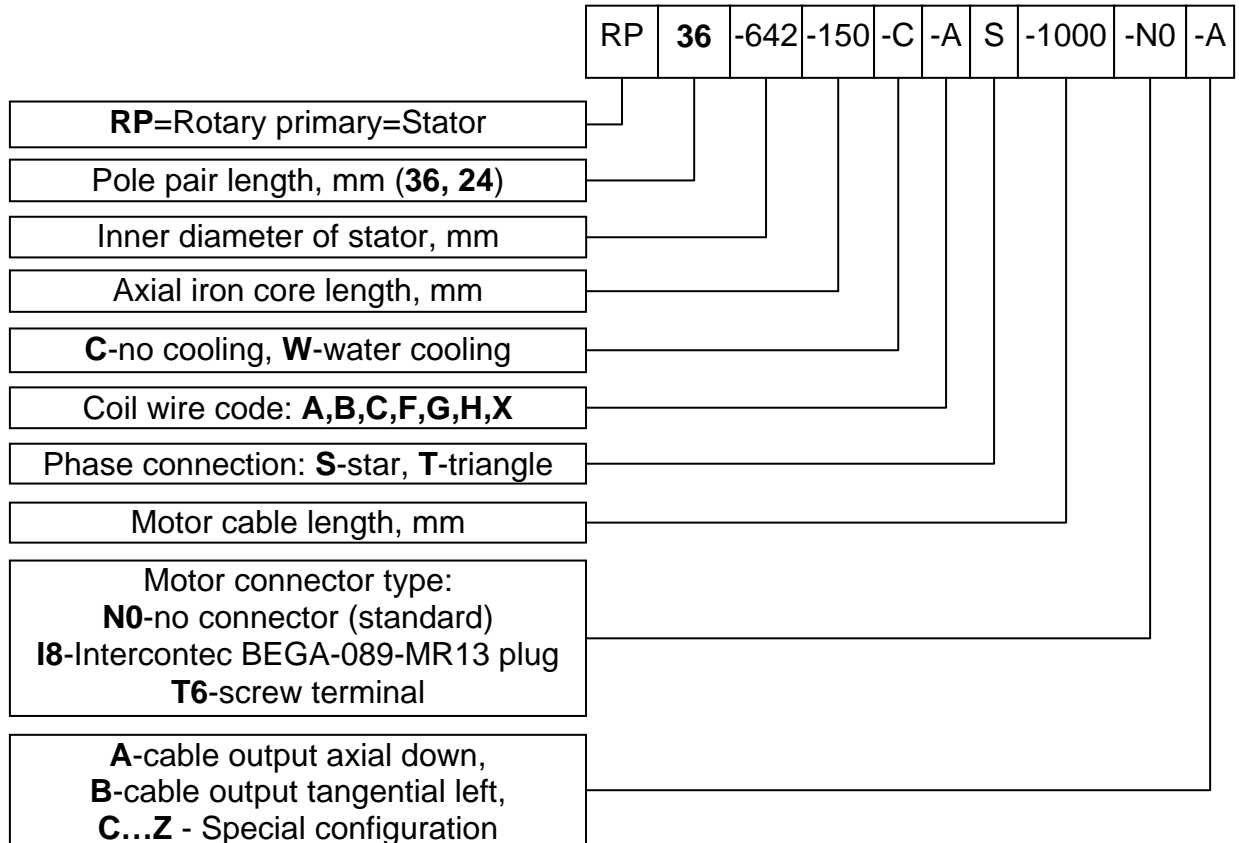

Order key for rotary synchronous motors

Stator (iron core with windings and cable):

Rotor:

Order example: Stator RP36-642-150-C-AS-3000-N0-A, Rotor RS36-642-150-A