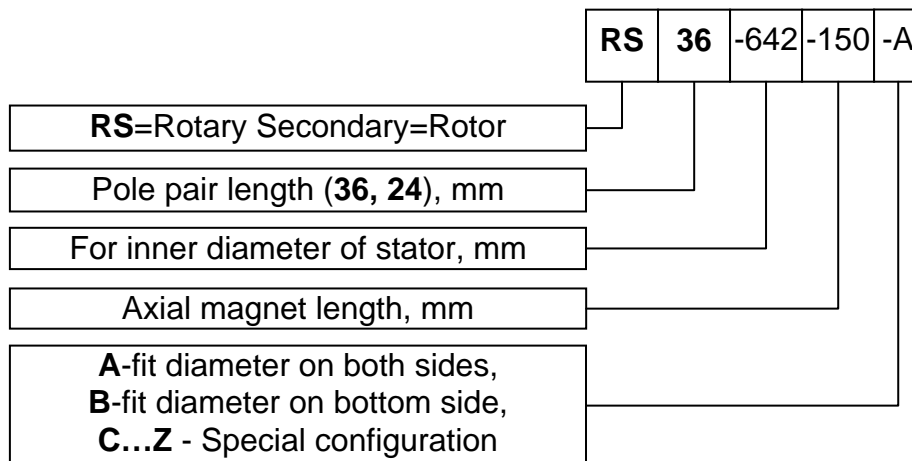

Order key for rotary synchronous motors

Stator (iron core with windings and cable):

Rotor:

Order example: Stator RP36-642-150-C-AS-3000-N0-A, Rotor RS36-642-150-A